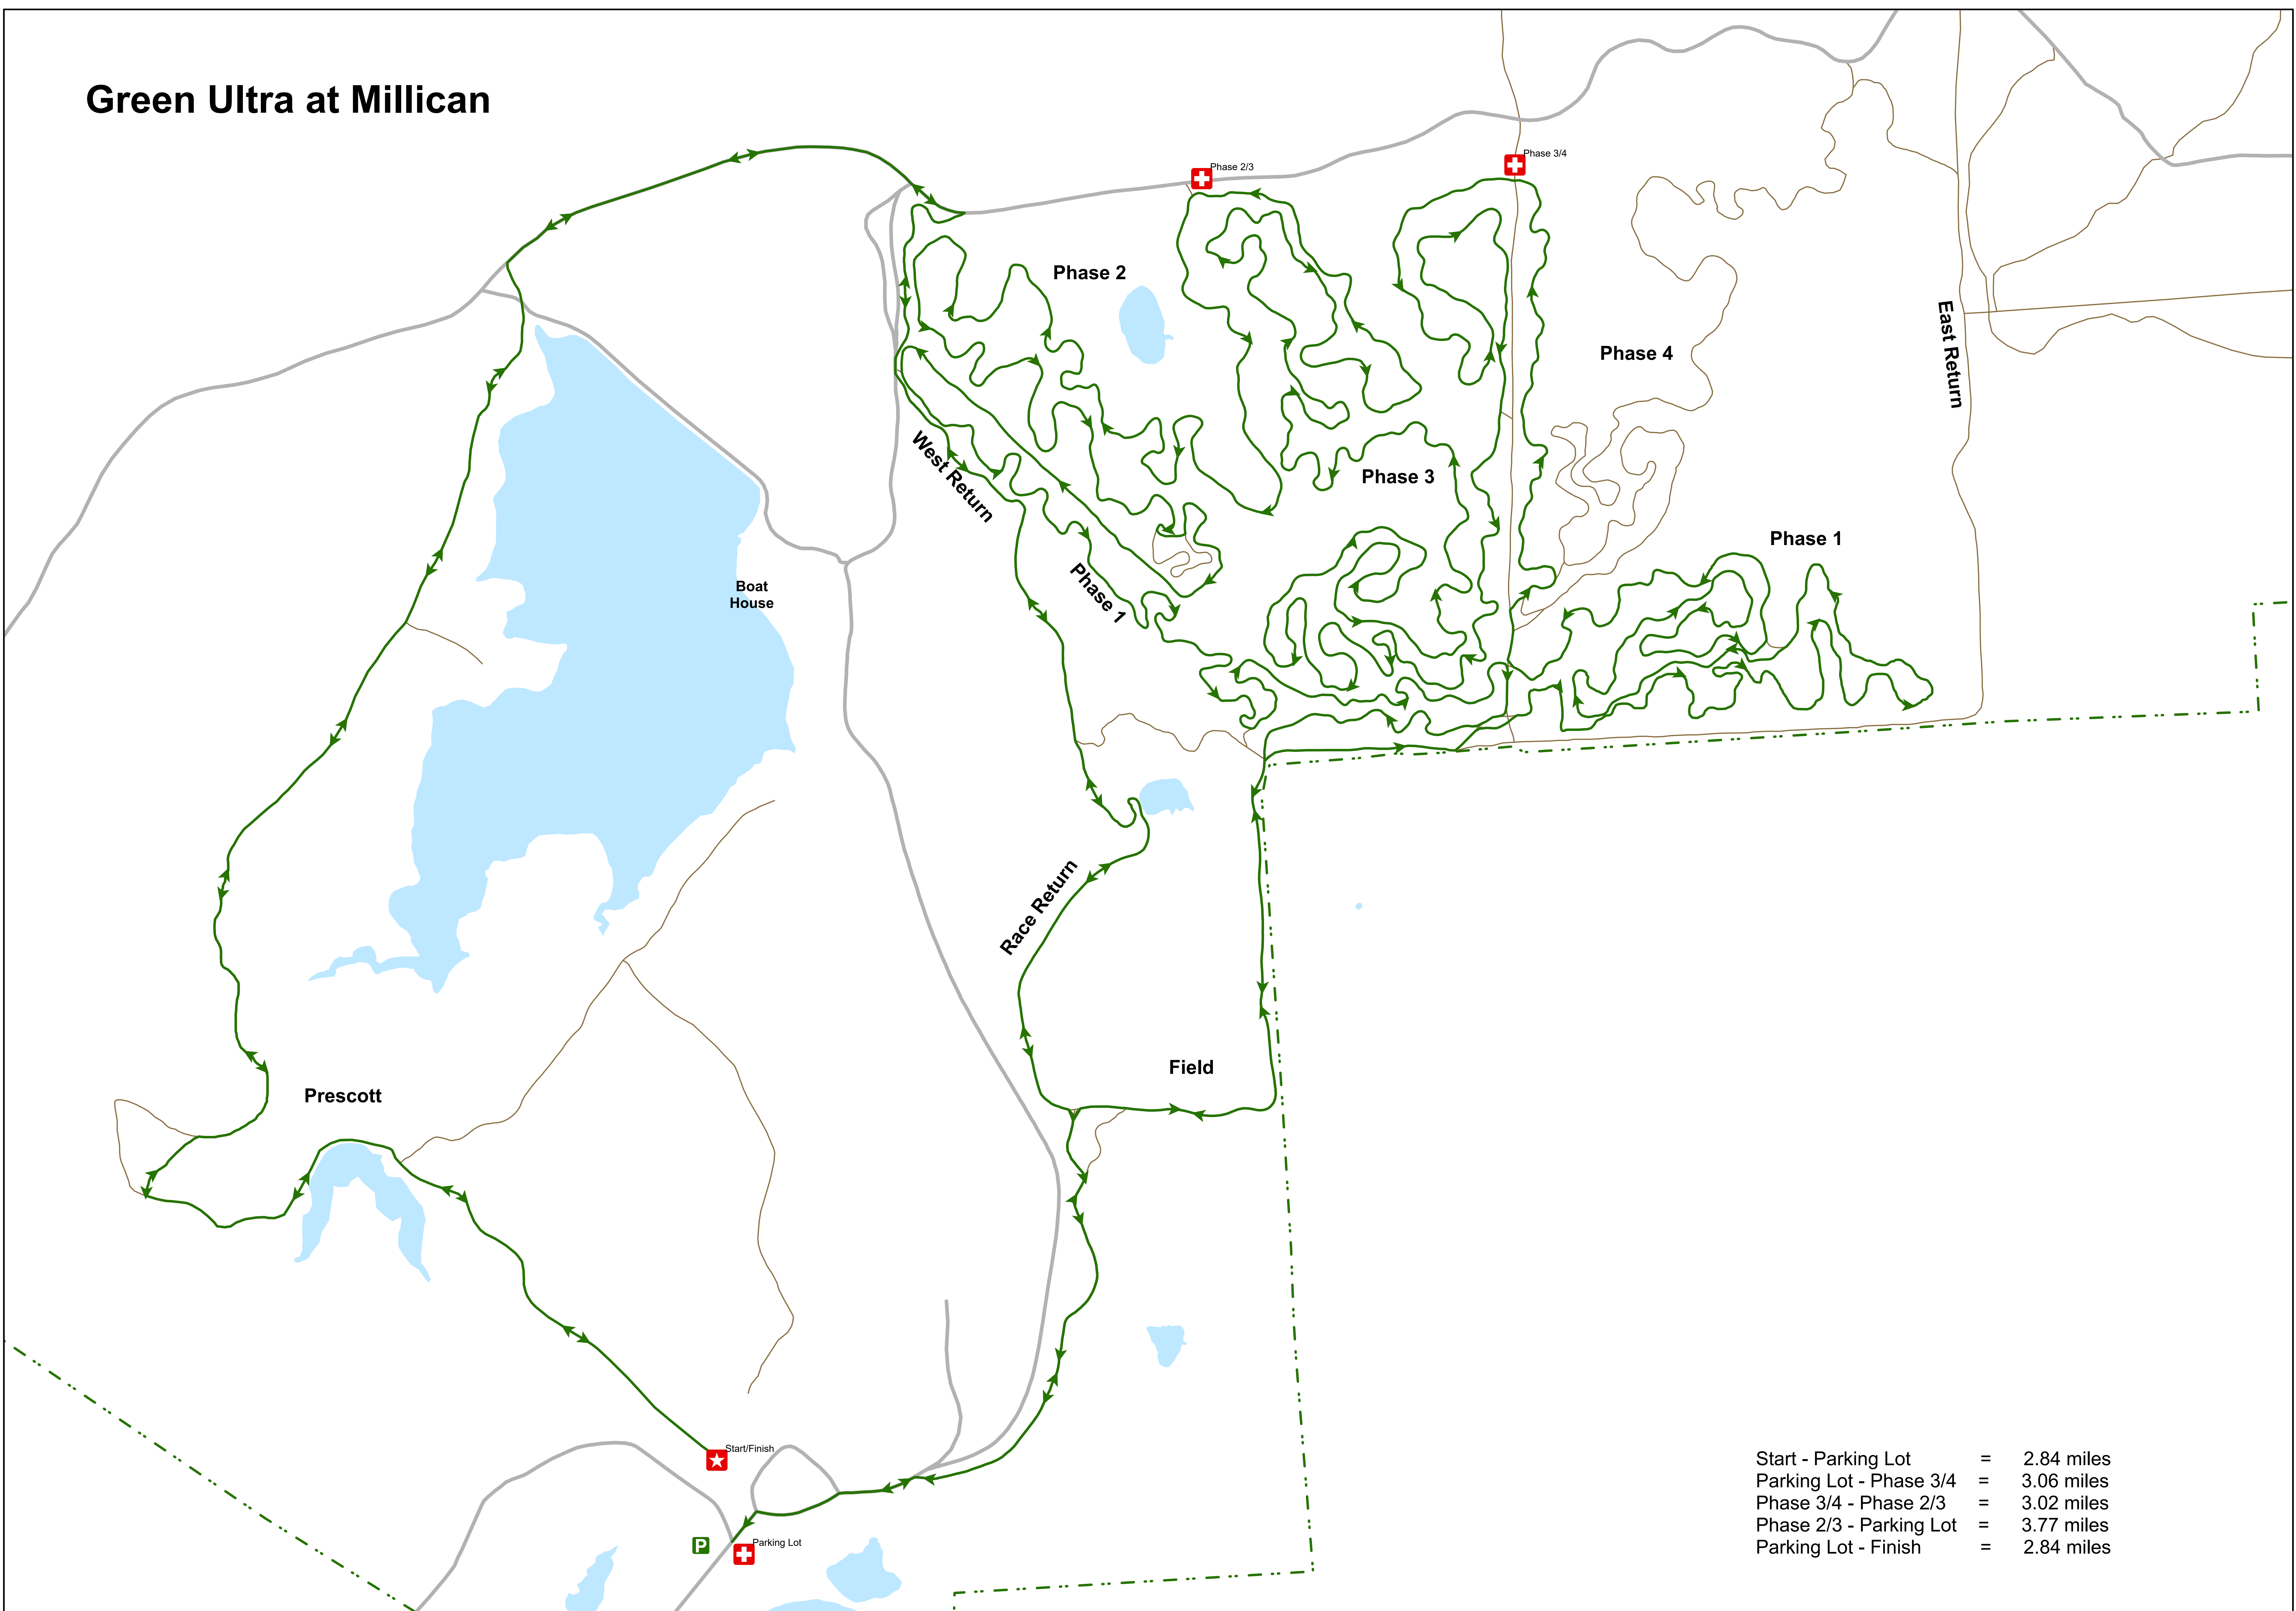

Green Ultra at Millican

Start - Parking Lot	=	2.84 miles
Parking Lot - Phase 3/4	=	3.06 miles
Phase 3/4 - Phase 2/3	=	3.02 miles
Phase 2/3 - Parking Lot	=	3.77 miles
Parking Lot - Finish	=	2.84 miles

25K Loop

19851 FM 2154
College Station, TX 77845
Lat: 30.47994, Lon: -96.24824

Map is for general reference purposes only and only at the published scale. Distances listed are approximate.
Updated January 2025