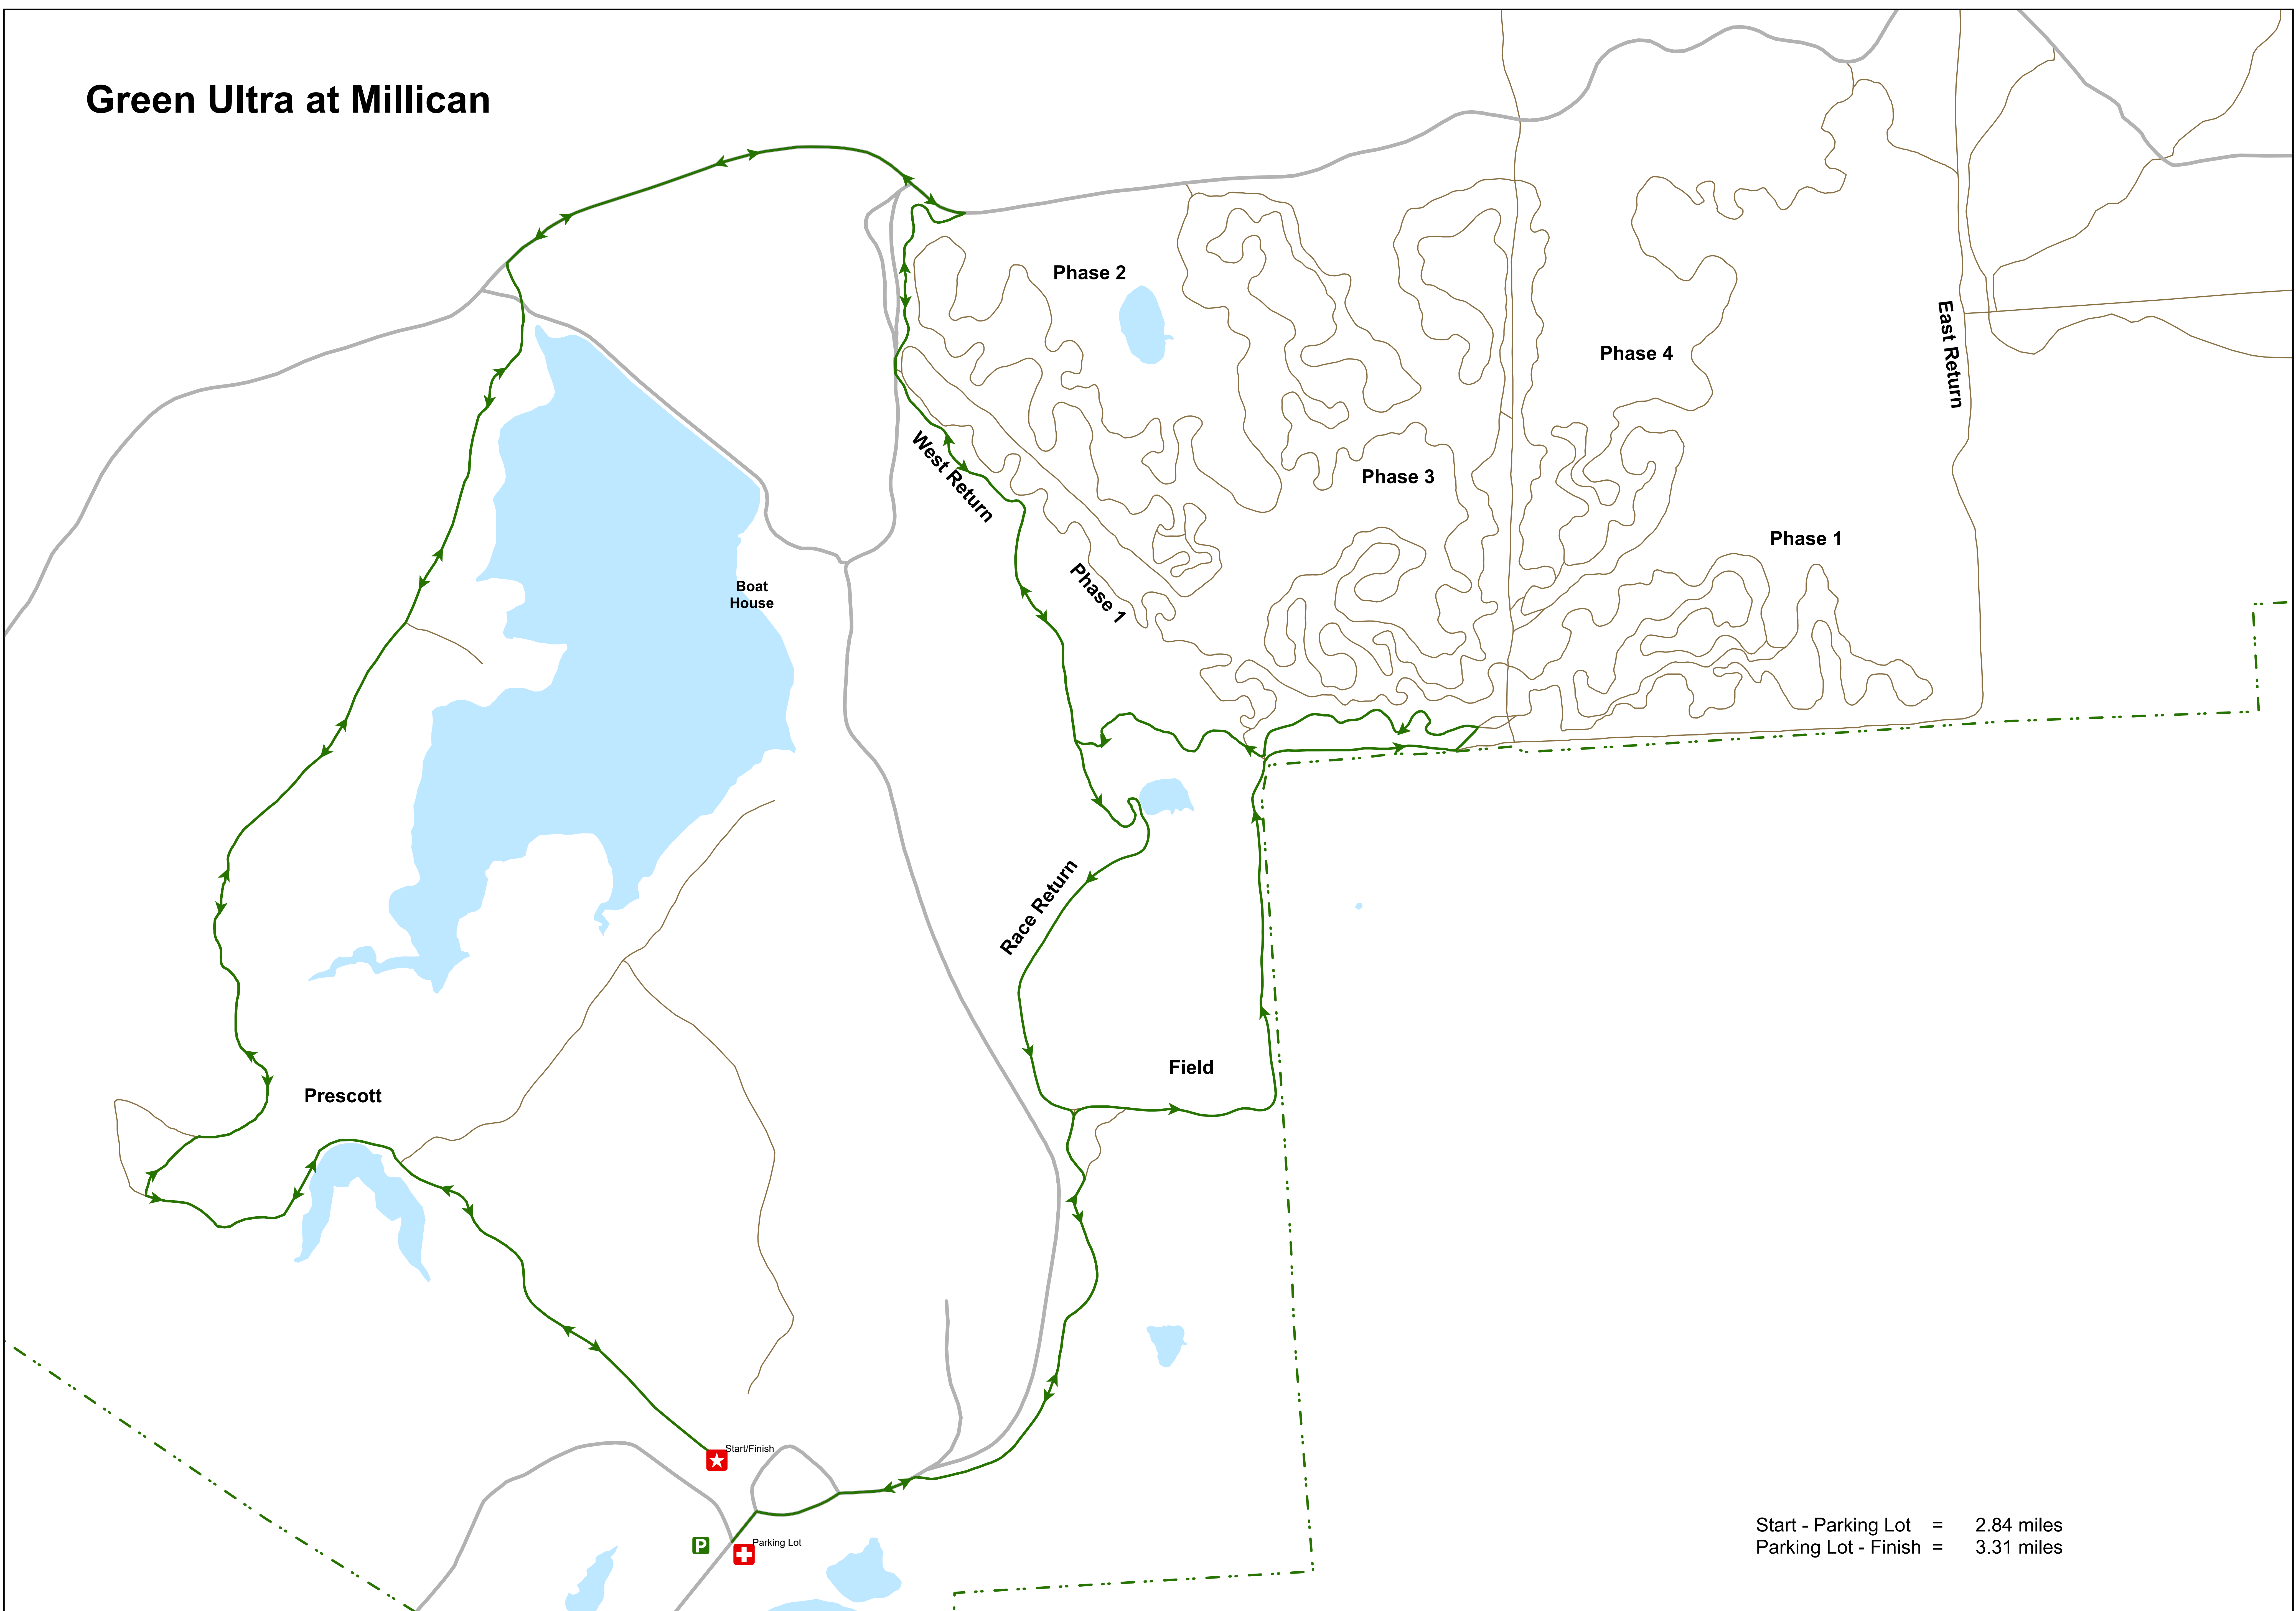

# Green Ultra at Millican

Start - Parking Lot = 2.84 miles  
Parking Lot - Finish = 3.31 miles

## 10K Loop

19851 FM 2154  
College Station, TX 77845  
Lat: 30.47994, Lon: -96.24824